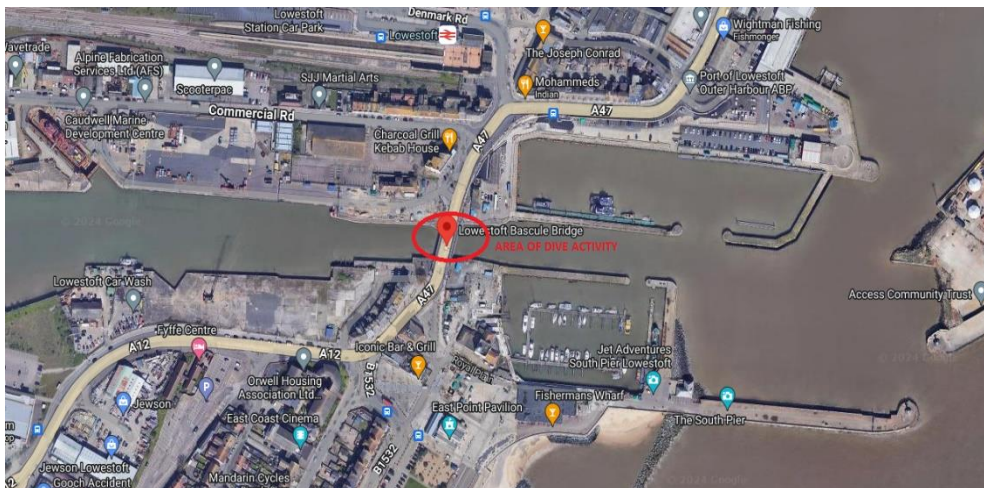

NOTICE TO MARINERS Lowestoft Harbour – Dive Activity – Lowestoft Bascule Bridge Channel

UTC BST

Mariners and Port Users are advised that dive activity, for Quay wall inspection, is scheduled to take place in the Bascule Bridge channel today. Timings over the LW and HW periods - 0900hrs until 1200hrs, then 1400hrs to 1600hrs approx.

Divers will be working from the Quay side and will display flag 'Alpha' when divers are in the water.

Vessel transits past this location will be restricted while divers are in the water. Lowestoft Port Control will co-ordinate vessel movements accordingly.

Area of Dive Activity

Please contact Lowestoft Port Control, VHF Ch14, Tel. 01502 572286 (Option 3) if further information is required.

Divisional Harbour Master East Anglia

07 May 2024

Notice to Mariners Currently in Force: