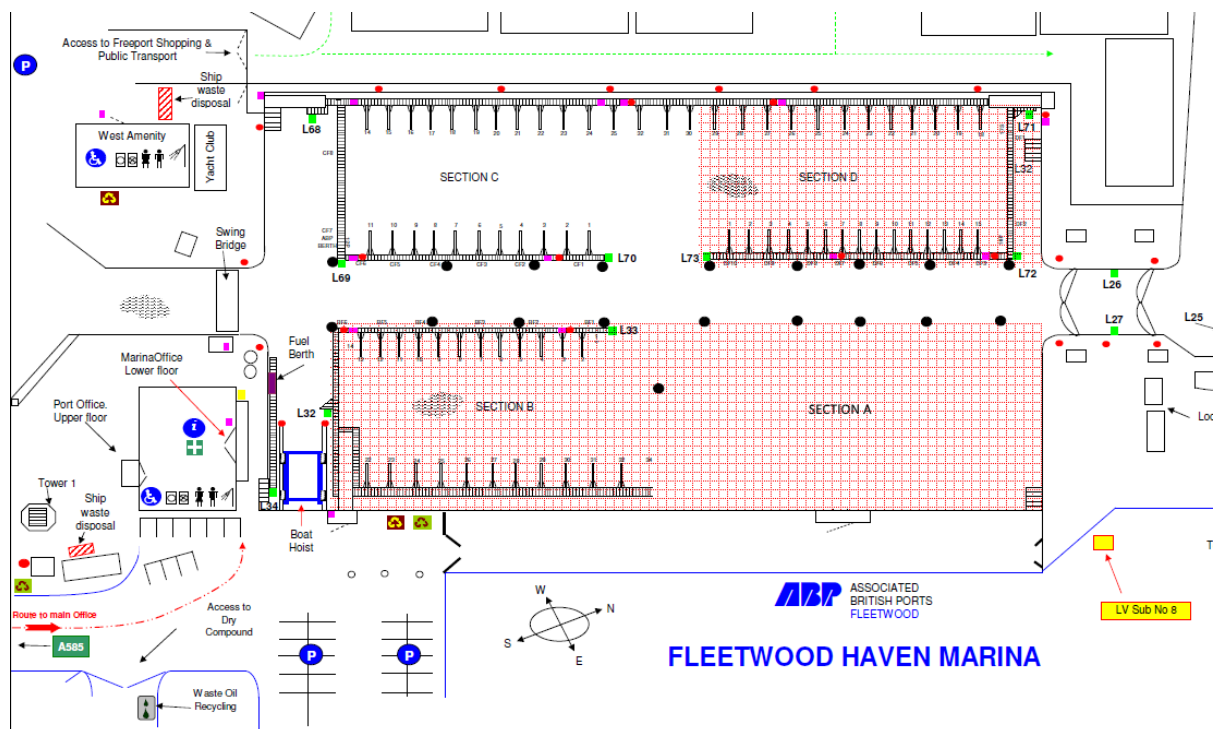

Port of Fleetwood

NOTICE TO MARINERS No 006 of 2022

FLEETWOOD MARINA WYRE DOCK SECTIONS A/B/D – CLOSED TO NAVIGATION

MARINERS ARE ADVISED that Sections A, B and D for the Fleetwood Haven Marina, Wyre Dock are closed to Navigation until further notice. The entrance to C Section from the fairway is between the yellow capped Piles

All vessels are reminded to report to Fleetwood Lock prior to departing from a berth within the Marina.

Steve Hearn

Marine Manager, Fleetwood

31st May 2022