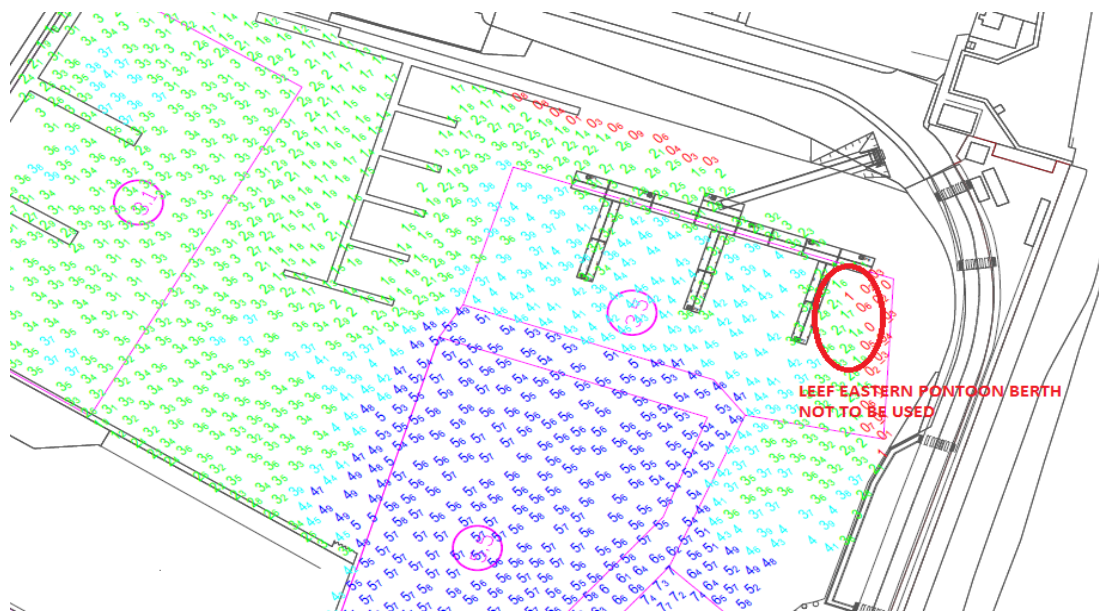

NOTICE TO MARINERS

Lowestoft Outer Harbour – Berth Use Restriction – New LEEF Pontoon Facility

UTC BST

Mariners and Port Users are advised that the Eastern most pontoon berth for the new LEEF facility, is not to be used until further notice. The pontoons are located in the North East Corner of the Hamilton Dock, as indicated below.

This berth has restricted depth, particularly over the Low Water periods.

Notice will be provided once this berth is available for use.

Please contact Lowestoft Port Control, VHF Ch14, Tel. 01502 572286 (Option 3) if further information is required.